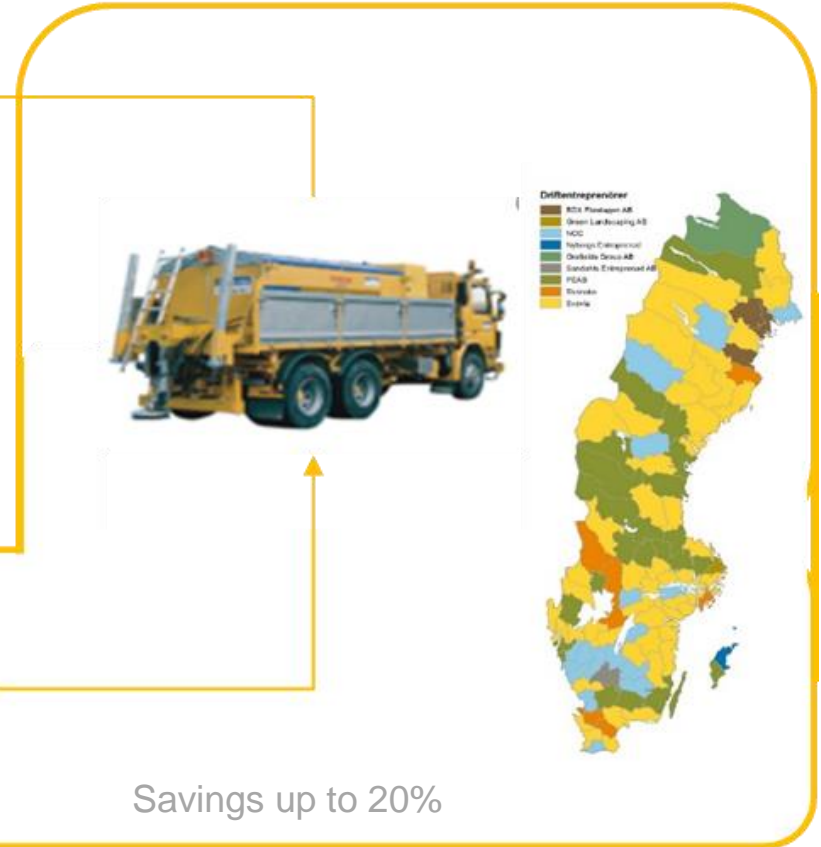

Static, one point

dynamic, road sections

Development

VViS –
Status in 790 weather
stations
(of 100 000 km)

SRIS
Slippery Road Information System –
check status on the whole network,
but no realtime

Digital Winter – procurement to get status on the
whole network in realtime.
Merge of data from cars, algorithms,
weatherforecast.

1985 ————— 2007 ————— 2013-2016 ————— 2021 ————— →

Overview - Digital Winter

Data suppliers

Old measurements 300 samples

Vehicle based 200 000 000 samples

Big data

Contractor

Decision support

Savings up to 20%

Visualisation and map

Segmentets friktion

Åtgärder

Åtgärder saknas

Väderinformation

Mesanruta: 85 WVIS-stolpe: 1440

Väderutfall