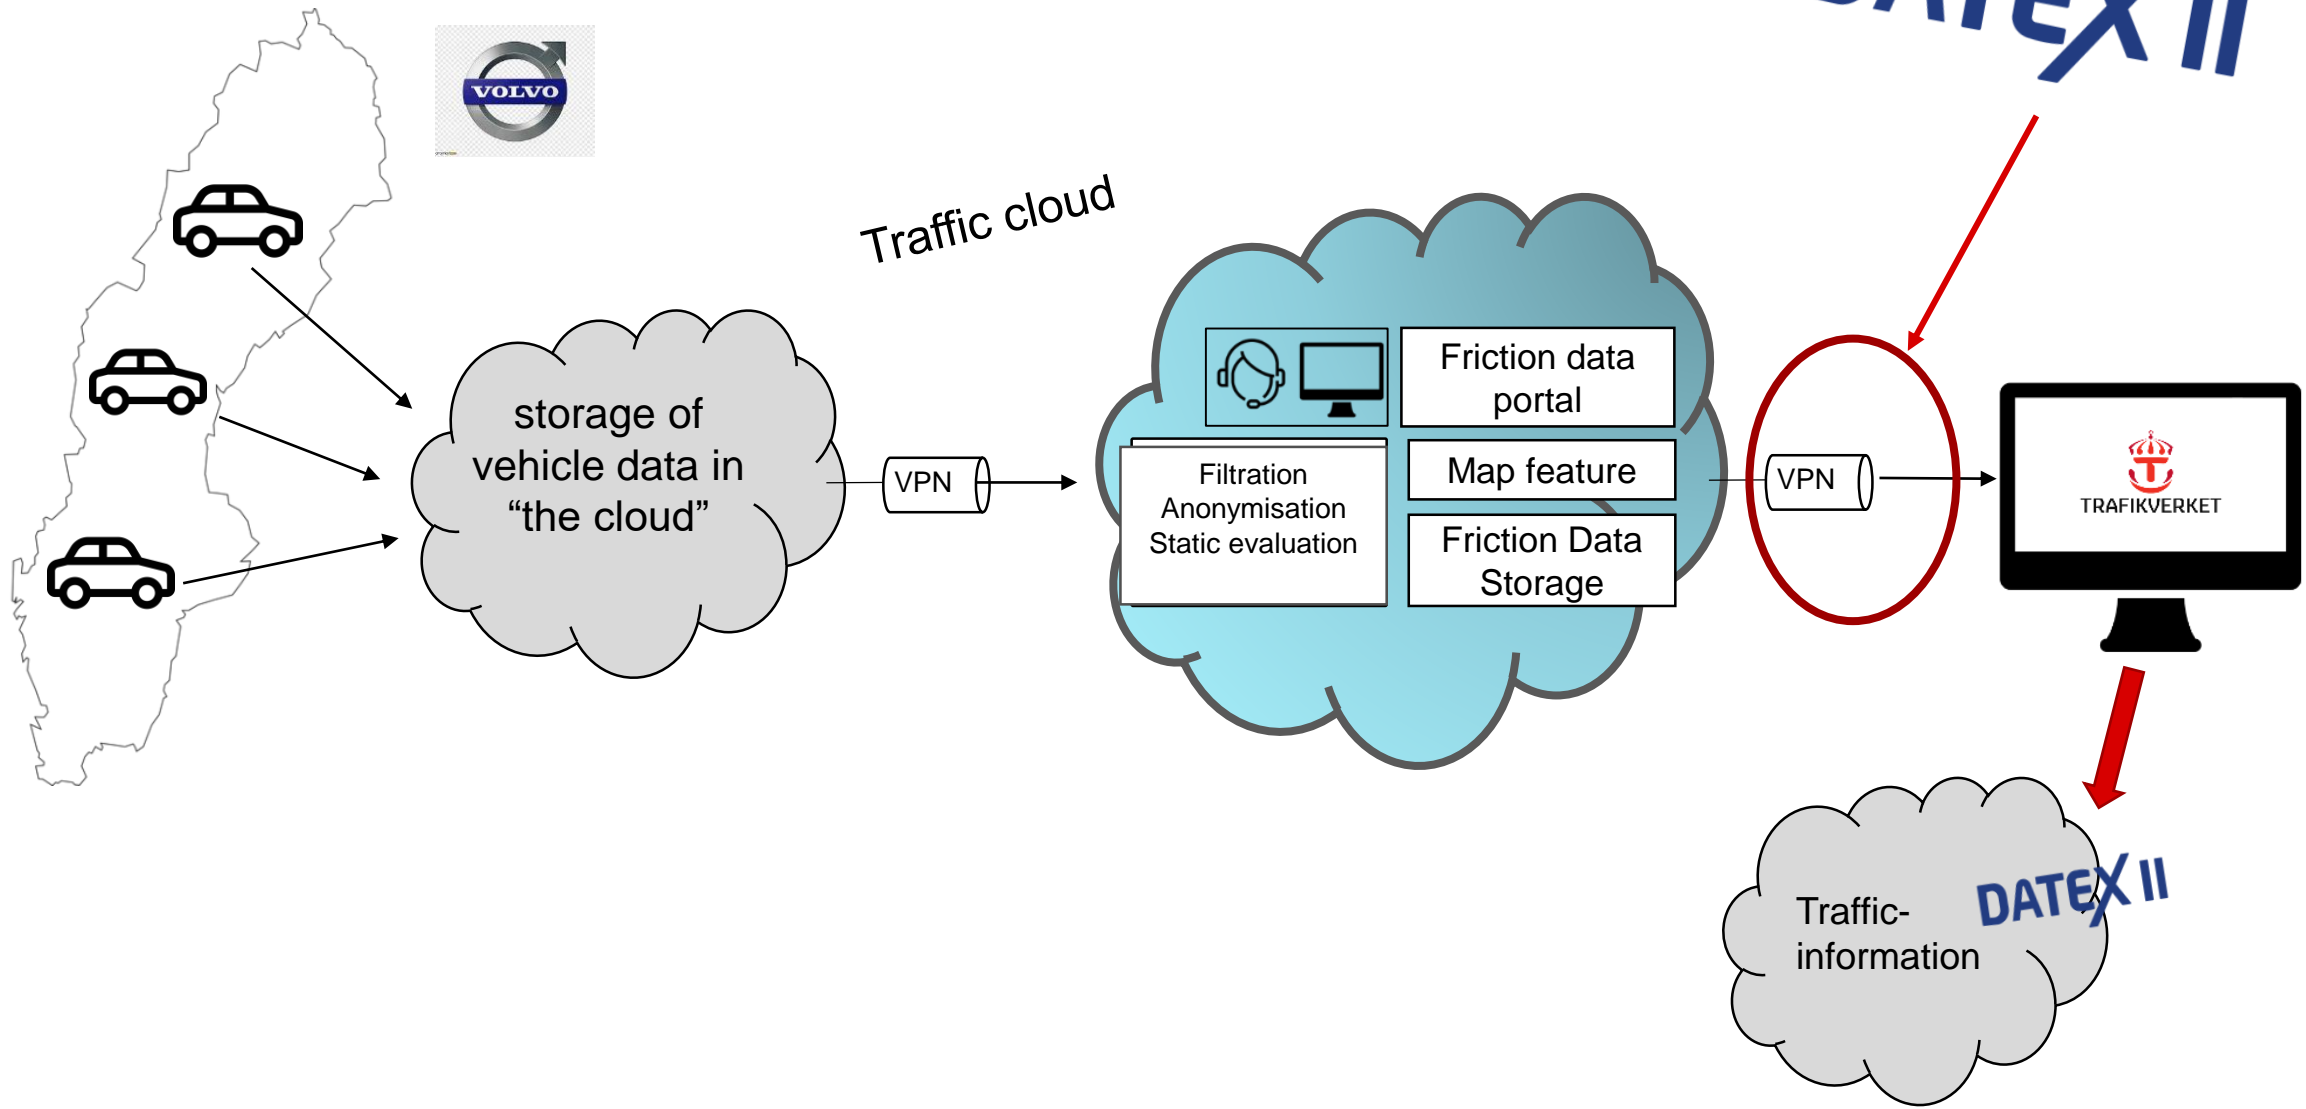

Project – Digital winter