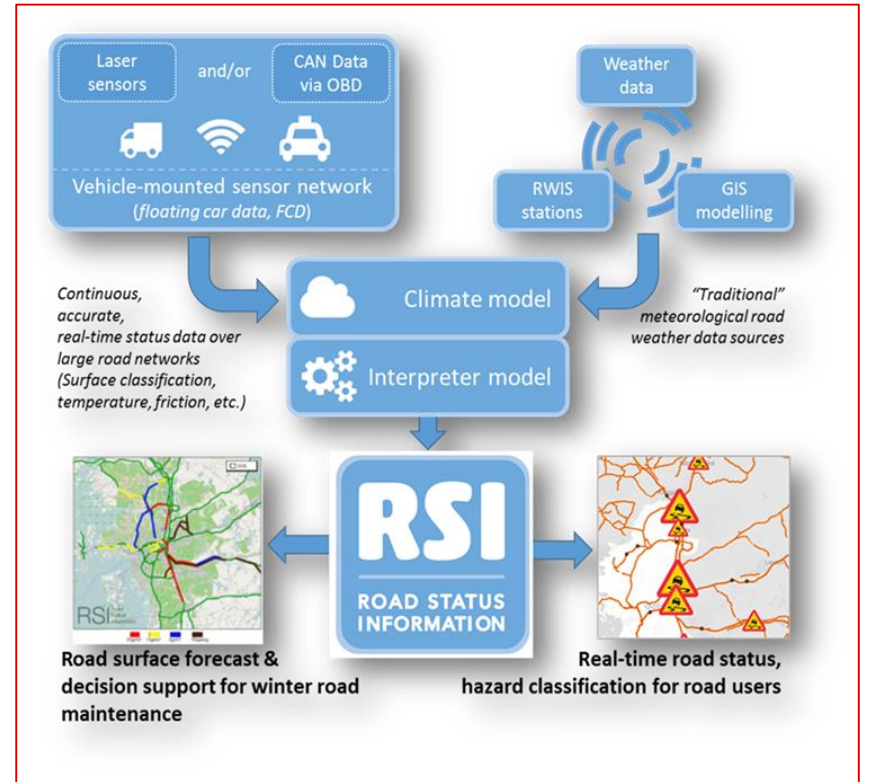

TRAFIKVERKET

Digital Winter

Challenges

Correlations of effects

Measurement and follow-up

Contractors – Optimised ways of working

Yearly budget around 2 billion SEK

Vehicle data as a complement to point measurements

Static, one point

dynamic, road sections

Development

VViS –
Status in 790 weather
stations
(of 100 000 km)

SRIS
Slippery Road Information System –
check status on the whole network,
but no realtime

Digital Winter – procurement to get status on the
whole network in realtime.
Merge of data from cars, algorithms,
weatherforecast.