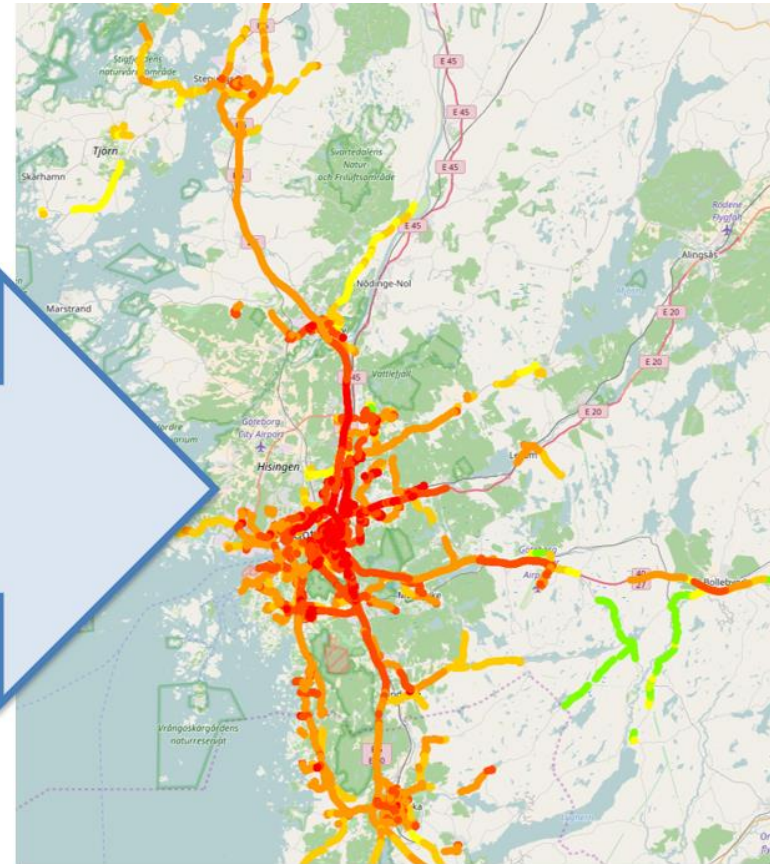

TRAFIKVERKET

Digital Winter

Challenges

Correlations of effects

Measurement and follow-up

Contractors – Optimised ways of working

Yearly budget around 2 billion SEK

Vehicle data as a complement to point measurements

Static, one point

dynamic, road sections

Development

VViS –
Status in 790 weather
stations
(of 100 000 km)

SRIS
Slippery Road Information System –
check status on the whole network,
but no realtime

Digital Winter – procurement to get status on the
whole network in realtime.
Merge of data from cars, algorithms,
weatherforecast.