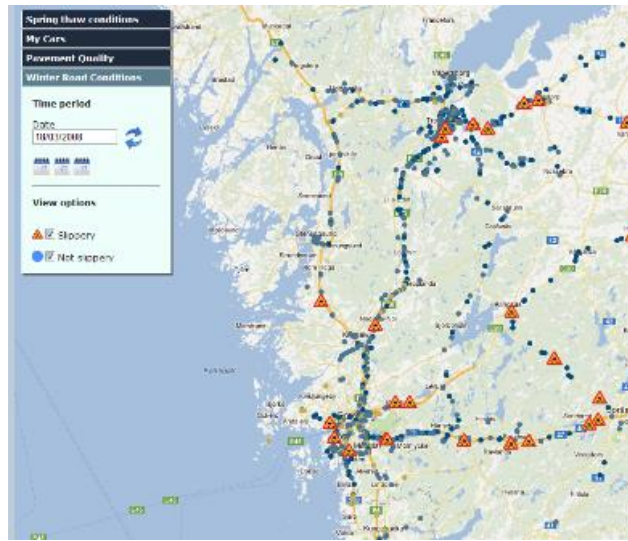

Static, one point

dynamic, road sections

Development

VViS –
Status in 790 weather
stations
(of 100 000 km)

SRIS
Slippery Road Information System –
check status on the whole network,
but no realtime

Digital Winter – procurement to get status on the
whole network in realtime.
Merge of data from cars, algorithms,
weatherforecast.