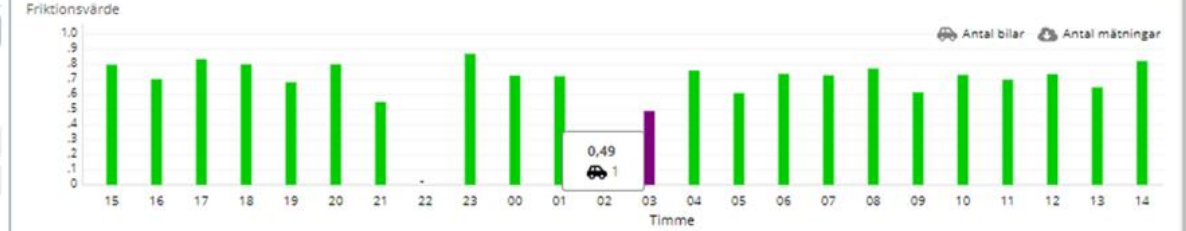

1985 ————— 2007 ————— 2013-2016 ————— 2021 ————— →

Overview - Digital Winter

Data suppliers

Old measurements 300 samples

Vehicle based 200 000 000 samples

Big data

Contractor

Decision support

Savings up to 20%

Visualisation and map

Segmentets friktion

Åtgärder

Åtgärder saknas

Väderinformation

Mesanruta: 85 WVIS-stolpe: 1440

Väderutfall