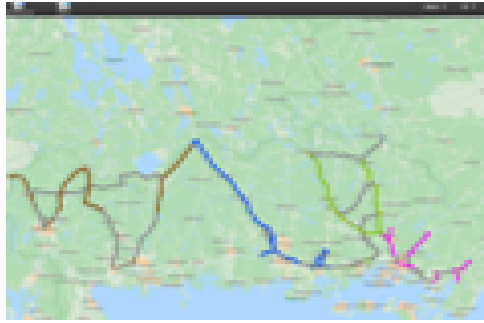

TRAFIKVERKET

Digital Winter

Challenges

Correlations of effects

Measurement and follow-up

Contractors – Optimised ways of working

Yearly budget around 2 billion SEK

Vehicle data as a complement to point measurements

Static, one point

dynamic, road sections

Development

VViS –
Status in 790 weather
stations
(of 100 000 km)

SRIS
Slippery Road Information System –
check status on the whole network,
but no realtime

Digital Winter – procurement to get status on the
whole network in realtime.
Merge of data from cars, algorithms,
weatherforecast.