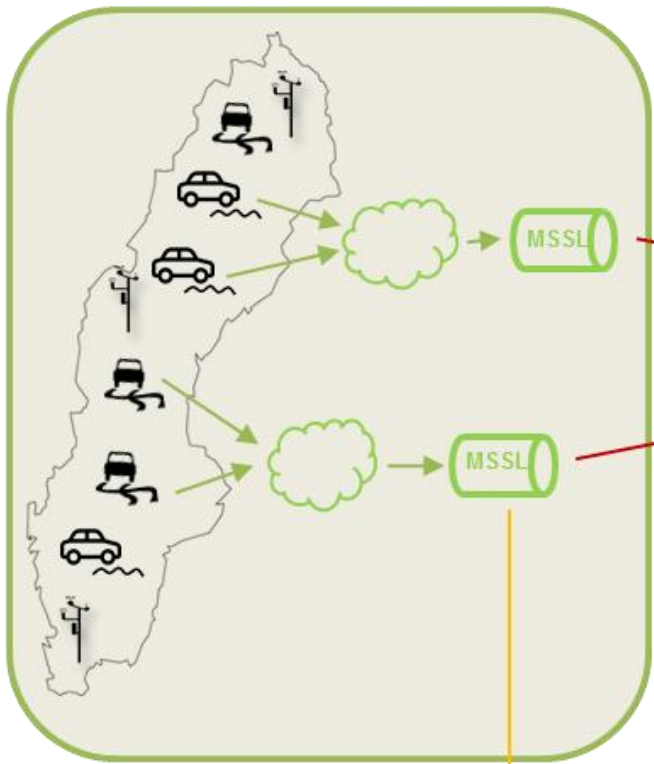

Static, one point

dynamic, road sections

Development

VViS –
Status in 790 weather
stations
(of 100 000 km)

SRIS
Slippery Road Information System –
check status on the whole network,
but no realtime

Digital Winter – procurement to get status on the
whole network in realtime.
Merge of data from cars, algorithms,
weatherforecast.

1985 ————— 2007 ————— 2013-2016 ————— 2021 ————— →

Overview - Digital Winter

Data suppliers

Old measurements 300 samples

Vehicle based 200 000 000 samples

Big data

Contractor

Decision support

Savings up to 20%

Visualisation and map

Segmentets friktion

Åtgärder

Åtgärder saknas

Väderinformation

Mesanruta: 85 WVIS-stolpe: 1440

Väderutfall