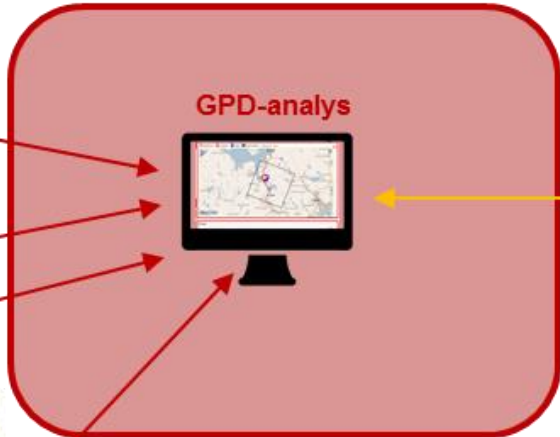

Static, one point

dynamic, road sections

Development

VViS –
Status in 790 weather
stations
(of 100 000 km)

SRIS
Slippery Road Information System –
check status on the whole network,
but no realtime

Digital Winter – procurement to get status on the
whole network in realtime.
Merge of data from cars, algorithms,
weatherforecast.

1985 ————— 2007 ————— 2013-2016 ————— 2021 ————— →

Overview - Digital Winter

Data suppliers

Old measurements 300 samples

Vehicle based 200 000 000 samples

Big data

Contractor

Decision support

Savings up to 20%

Visualisation and map

Segmentets friktion

Åtgärder

Åtgärder saknas

Väderinformation

Mesanruta: 85 WVIS-stolpe: 1440

Väderutfall